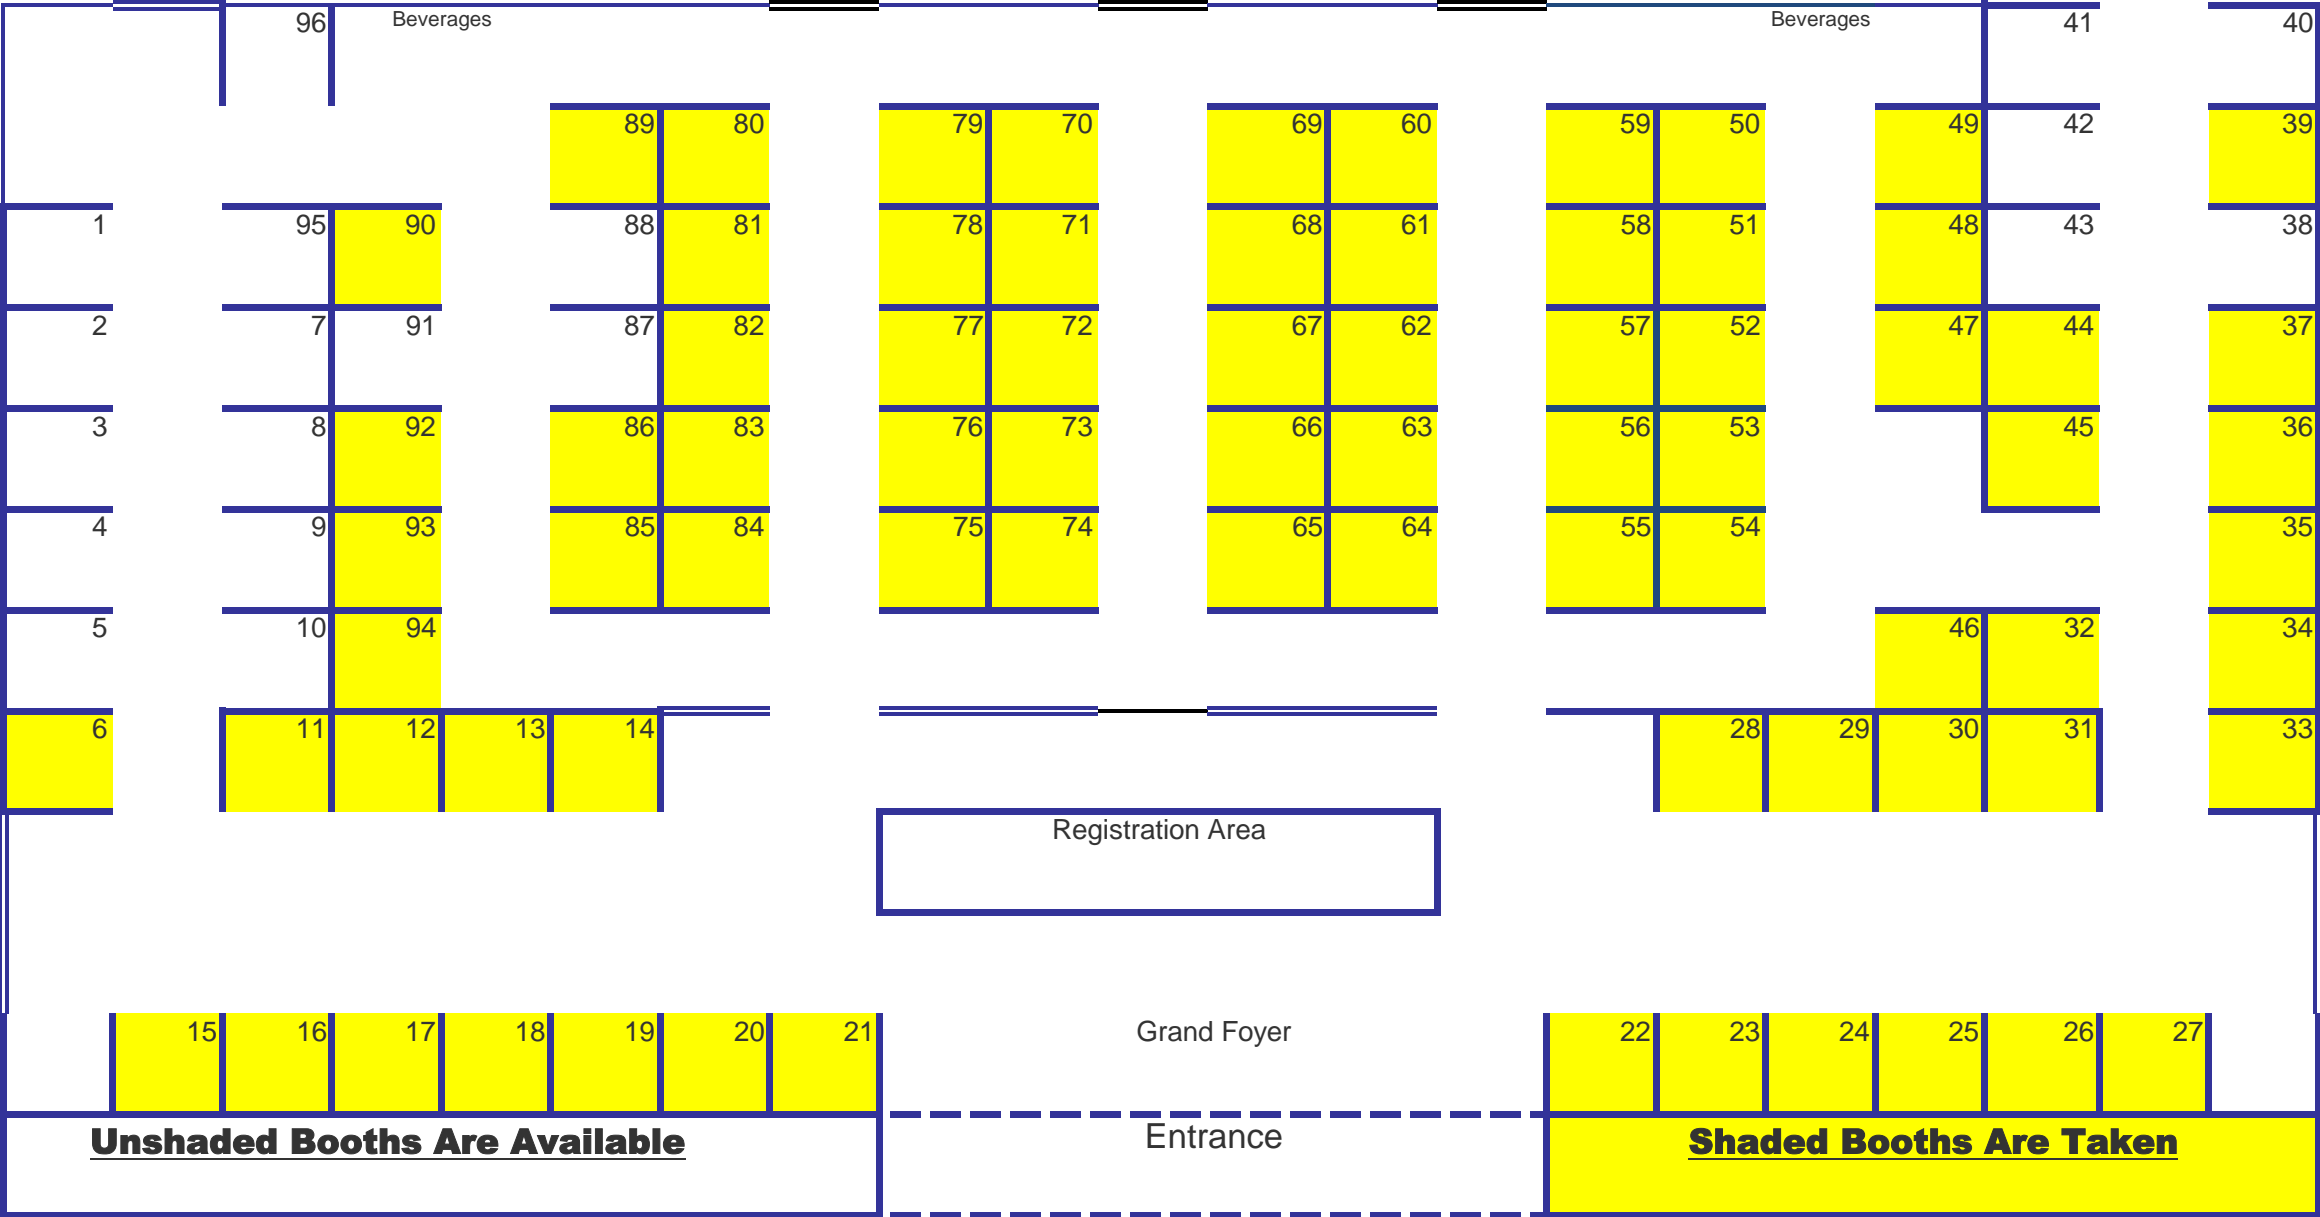

# EXPOSITION FLOOR PLAN 2018

Rest Rooms/Phones

Coat Room

**Unshaded Booths Are Available**

**Shaded Booths Are Taken**